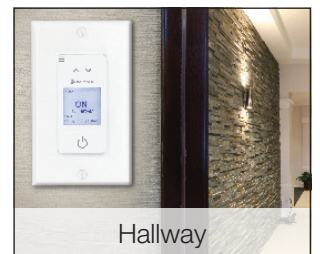

Intermatic.com/Ascend

©2019 Intermatic 300TS10139