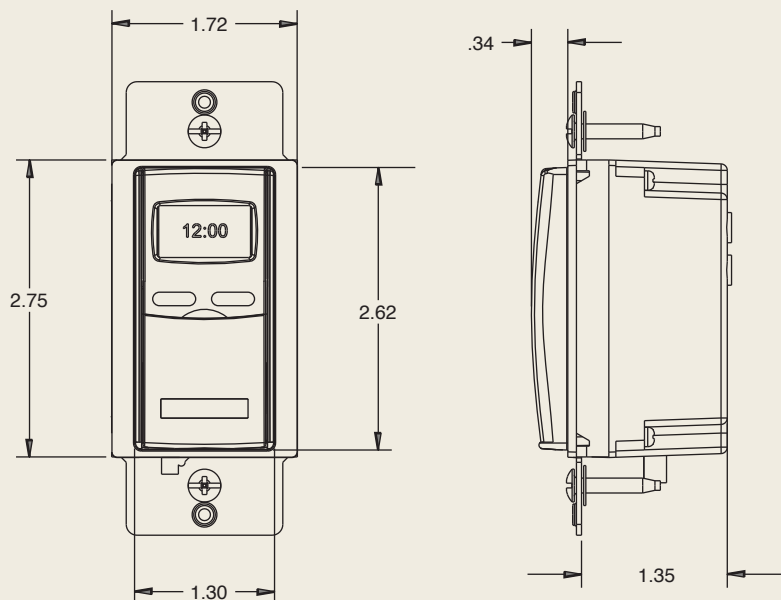

DIMENSIONS

Intermatic, Inc.
7777 Winn Road
Spring Grove, Illinois 60081-9698

www.intermatic.com
Intermatic Customer Support: 815-675-7002
(8 a.m. through 4:30 p.m. CST, Monday through Friday)

©2007 Intermatic, Inc.
Printed in the U.S.A.

Model	Switch	Contact	Max Wattage	Color
EI500C	Single-Pole	120 VAC	1,800	Ivory
EI500WC	Single-Pole	120 VAC	1,800	White
EI500LAC	Single-Pole	120 VAC	1,800	Light Almond

300EI10023