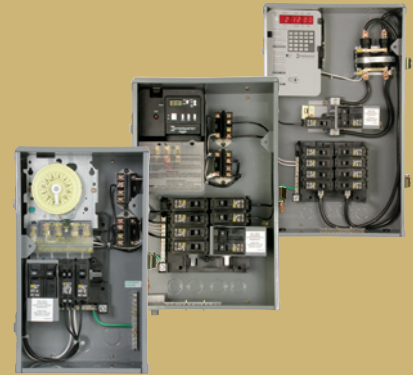

Model#	Time Switch/Description	# Outputs	Output VAC	Photo Control
SM6600*1	T103M Mechanical Time Switch	8	120 VAC	No
SM6600*2	T103M Mechanical Time Switch	8	120 VAC	Yes
SM6600*3	ET101CM Electronic Time Switch	8	120 VAC	No
SM6600*4	ET101CM Electronic Time Switch	8	120 VAC	Yes
SM6600*5	ET104CM Electronic Time Switch	2	240 VAC	No
SM6600*6	ET104CM Electronic Time Switch	2	240 VAC	Yes
SM6600*7¹	ET279C Electronic Time Switch	2	120 VAC	No
SM6600*8¹	ET279C Electronic Time Switch	2	120 VAC	Yes
SM6600*9	ET70115C Electronic Astro Time Switch	8	120 VAC	No
SM6600*10¹	ET70215C Electronic Astro Time Switch	8	120 VAC	No
SM6600*16	ET8215CM Astronomic Time Switch	8	120 VAC	No

No Longer Available

¹Two independent circuits for bi-level or 2-sided control. Complies with California Title 24 requirements for multi-level outdoor lighting control