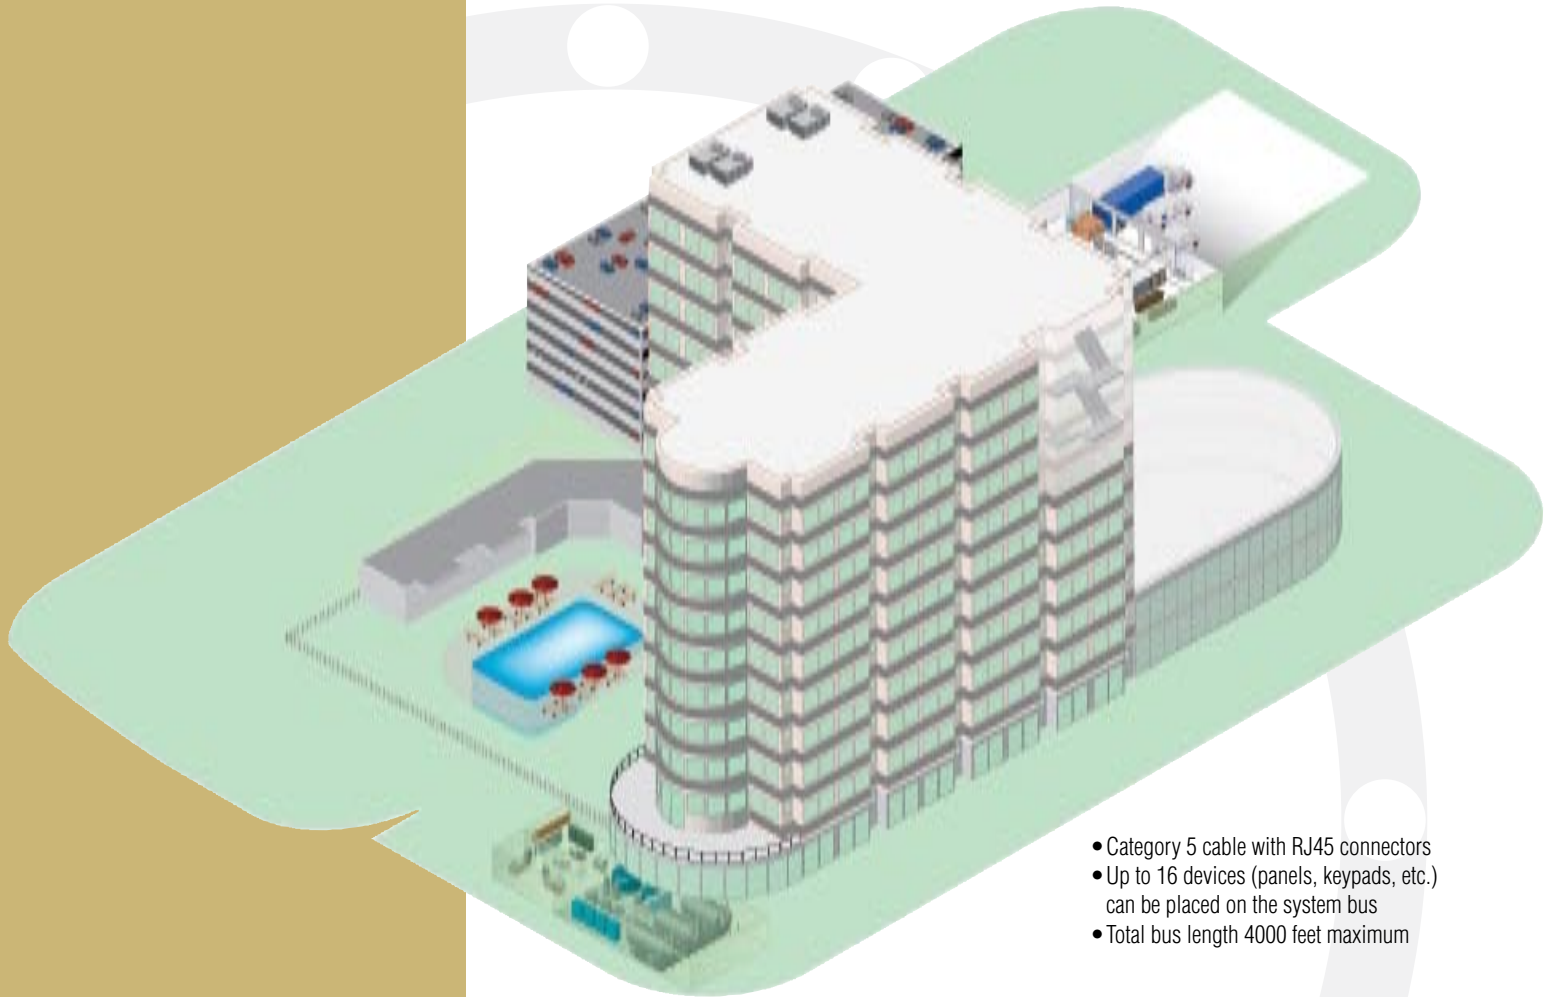

Energy Master Series Advanced Lighting Control System

- Category 5 cable with RJ45 connectors
- Up to 16 devices (panels, keypads, etc.) can be placed on the system bus
- Total bus length 4000 feet maximum